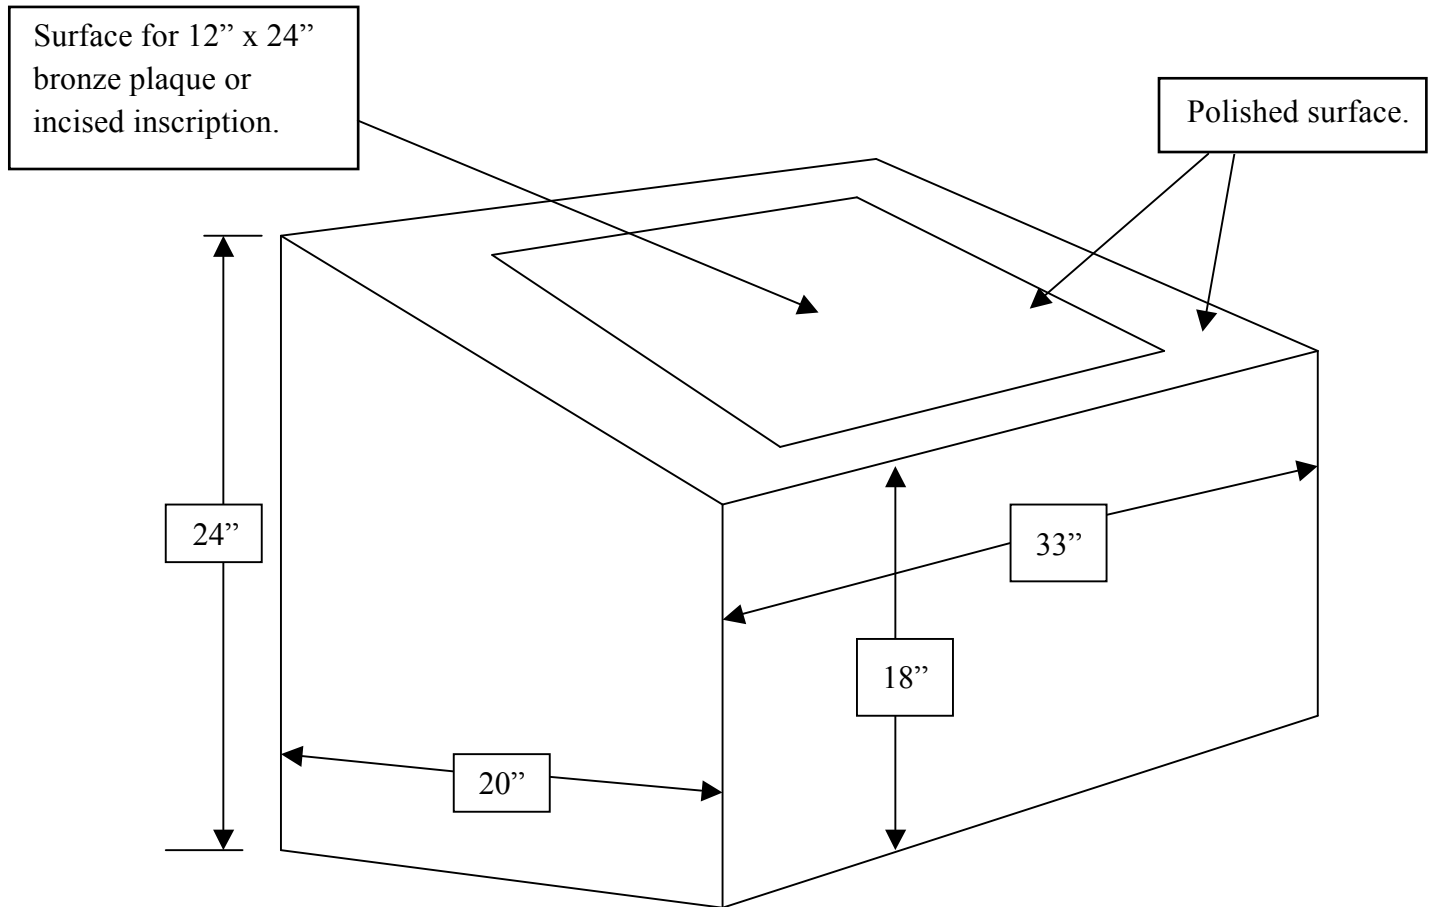

Memorial Plaque Design Option 1

The stone will be granite. The stone will be 20 inches deep by 33 inches wide. The memorial plaque will be 12 inches deep by 24 inches wide by 18 inches high in the front and 24 inches high in the rear, with the face being at a slant and polished. The TSVC Deputy Director must approve the design and inscription before the plaque is ordered.

Figure 1