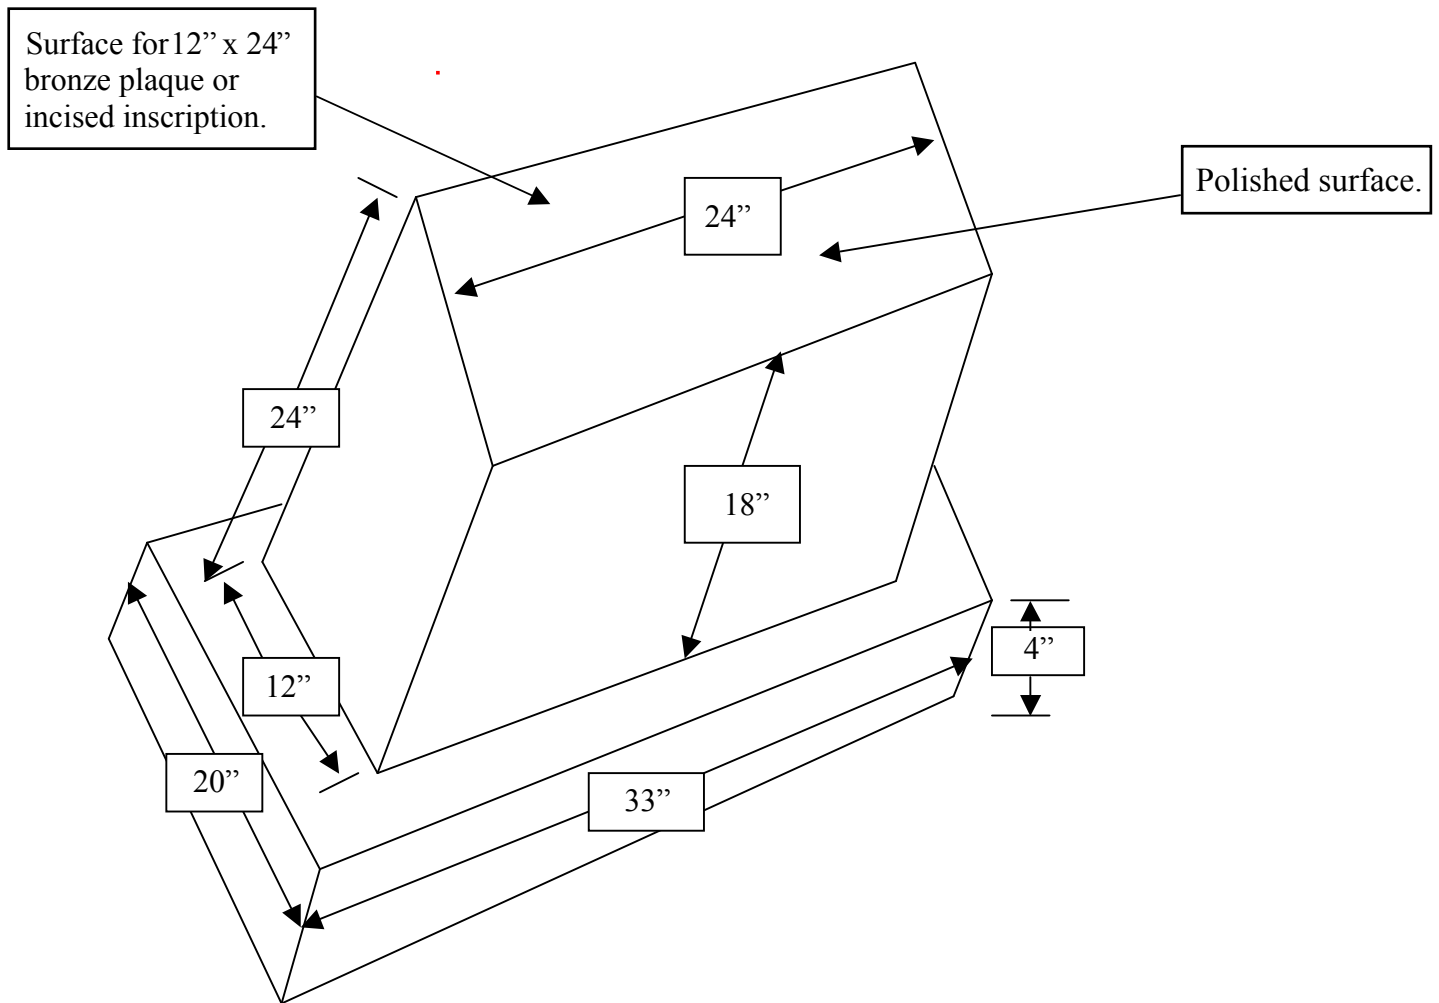

Memorial Plaque Option 2

The stone shall be granite. The base shall be 20 inches deep by 33 inches wide by 4 inches thick. The memorial plaque shall be 12 inches deep by 24 inches wide by 18 inches high in the front and 24 inches high in the rear, with the face being at a slant and polished. The TSVC Deputy Director must approve the design and inscription before the plaque is ordered.

Figure 2