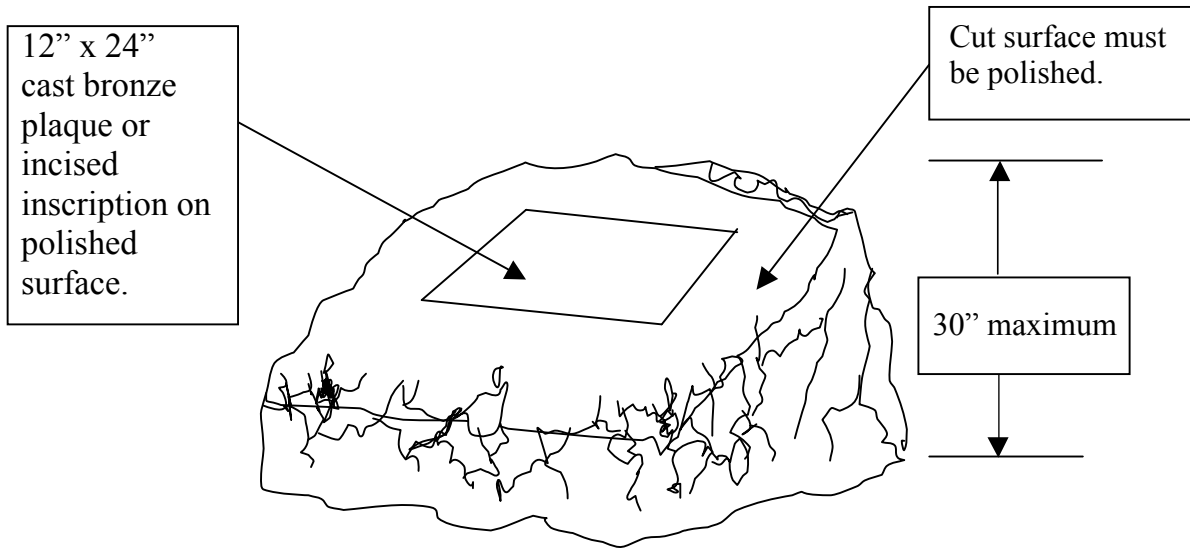

## Memorial Plaque Granite Boulder

Boulder will be made of granite with surface cut at a slant and the highest point no more than 30 inches in height. The TSVC Deputy Director must approve the design and inscription before the plaque is ordered.